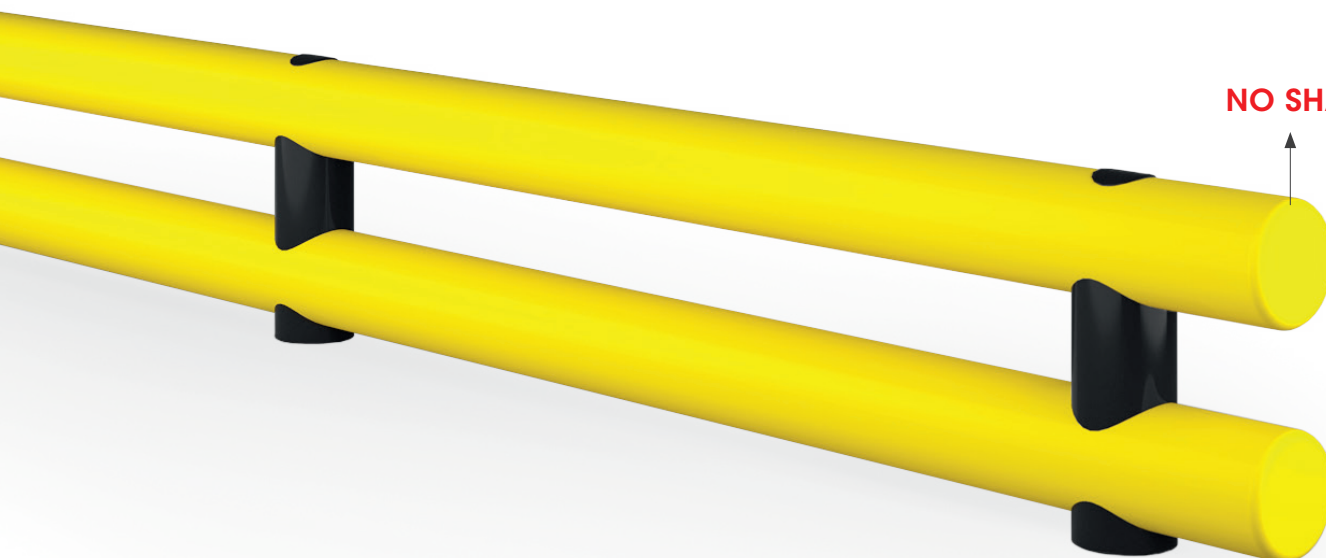

RESISTANT TO
LOW TEMPERATURES

ROD FLOOR

NO SHARP EDGES

RF 70

RF 100

RF 120

RF 120 DOUBLE

Light Load

Height **110 mm**
Length **500, 1000, 1500, 2000, 3000 mm**
Fixing **Included**
Colour **●**

Heavy Load

Height **135 mm**
Length **500, 1000, 1500, 2000, 3000 mm**
Fixing **Included**
Colour **●**

Heavy Load

Height **140 mm**
Length **500, 1000, 1100, 1500, 2000, 2500, 3000 mm**
Fixing **Included**
Colour **●**

Heavy Load

Height **400 mm**
Length **500, 1000, 1100, 1500, 2000, 2500, 3000 mm**
Fixing **Included**
Colour **●**