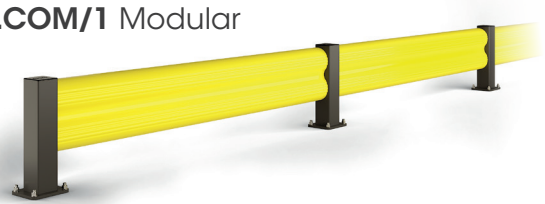

# BFLEX MODULAR

**SHOCK  
ABSORBER PAD**

**INCLUDED**

**BFLEX.FRONT/1** Modular

**BFLEX.COM/1** Modular

 **Heavy Load**

Height **450 mm**  
 Standard Module **750 - 2000 mm (250 increments)**  
 Fixing **Included**  
 Colour **●**

 **Heavy Load**

Height **450 mm**  
 Standard Module **750 - 2000 mm (250 increments)**  
 Fixing **Included**  
 Corner **Available**  
 Colour **●**