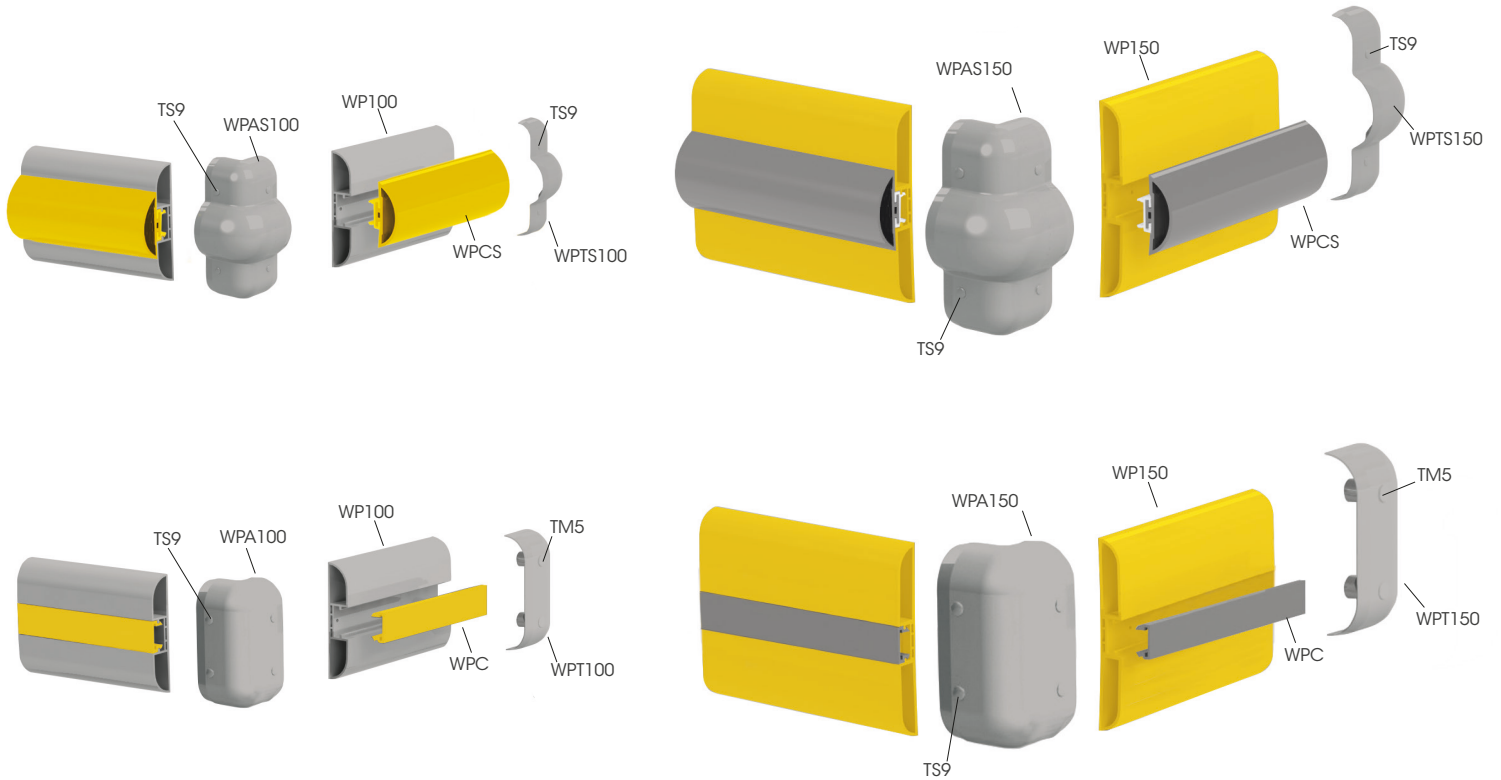

WP

WP 100

Length **4.000 mm**
 Height **100 mm**
 Depth **21 mm**
 Packing **8 pcs / box**
 Colour **B E F**

WP 150

Length **4.000 mm**
 Height **150 mm**
 Depth **21 mm**
 Packing **4 pcs / box**
 Colour **M B E**

WPC

Length **4.000 mm**
 Height **27 mm**
 Depth **13 mm**
 Packing **16 pcs / box**
 Colour **A B M D E F G H**

WPCS

Length **4.000 mm**
 Height **62 mm**
 Depth **22 mm**
 Packing **8 pcs / box**
 Colour **A B M D E F G H I**

WPT 100/150

Height **100, 150 mm**
 Width **22, 52 mm**
 Packing **50 pcs / box**
To be completed with TM5
 Colour **B E**

WPTS 100/150

Height **100, 150 mm**
 Packing **20 pcs / box**
To be completed with TS9
 Colour **B E**

WPA 100/150

Height **100, 150 mm**
 Packing **20 pcs / box**
To be completed with TM5
 Colour **B E**

WPAS 100/150

Height **100, 150 mm**
 Packing **20 pcs / box**
To be completed with TS9
 Colour **B E**