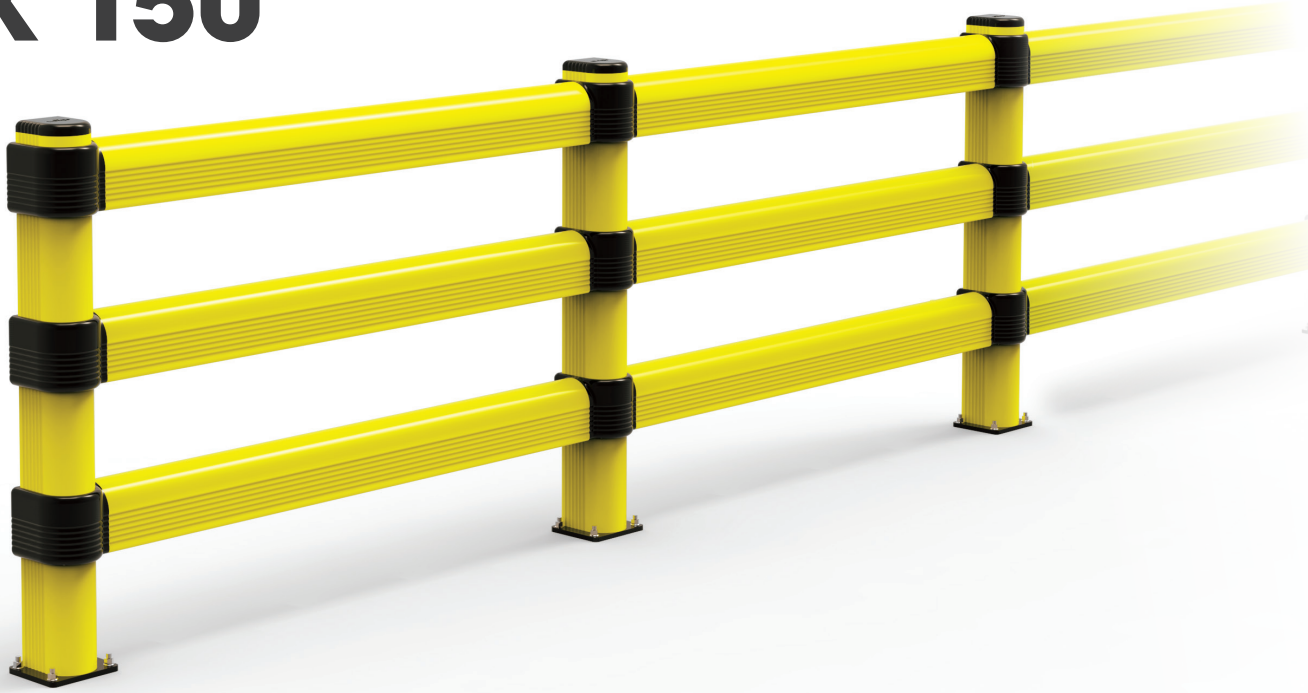

LINK 150

LINK 150/1

LINK 150/2

LINK 150/3

Heavy Load

Height **1100 mm**
 Standard Module **500 - 2000 mm (250 Increments)**
 Corner **External Available**
 Fixing **Included**
 Colour **● ●**

Heavy Load

Height **1100 mm**
 Standard Module **500 - 2000 mm (250 Increments)**
 Corner **External Available**
 Fixing **Included**
 Colour **● ●**

Heavy Load

Height **1100 mm**
 Standard Module **500 - 2000 mm (250 Increments)**
 Corner **External Available**
 Fixing **Included**
 Colour **● ●**