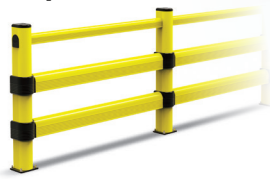

LINK 150

LINK 150/1

LINK 150/2

LINK 150/3

Heavy Load

Height **1100 mm**
 Standard Module **500 - 2000 mm (250 Increments)**
 Corner **External Available**
 Fixing **Included**
 Colour **● ●**

Heavy Load

Height **1100 mm**
 Standard Module **500 - 2000 mm (250 Increments)**
 Corner **External Available**
 Fixing **Included**
 Colour **● ●**

Heavy Load

Height **1100 mm**
 Standard Module **500 - 2000 mm (250 Increments)**
 Corner **External Available**
 Fixing **Included**
 Colour **● ●**