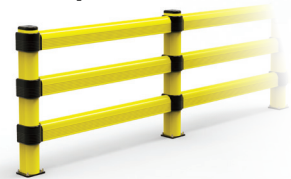

LINK 150

LINK 150/1

LINK 150/2

LINK 150/3

Heavy Load

Height **1100 mm**
 Standard Module **500 - 2000 mm (250 Increments)**
 Corner **External Available**
 Fixing **Included**
 Colour **● ●**

Heavy Load

Height **1100 mm**
 Standard Module **500 - 2000 mm (250 Increments)**
 Corner **External Available**
 Fixing **Included**
 Colour **● ●**

Heavy Load

Height **1100 mm**
 Standard Module **500 - 2000 mm (250 Increments)**
 Corner **External Available**
 Fixing **Included**
 Colour **● ●**